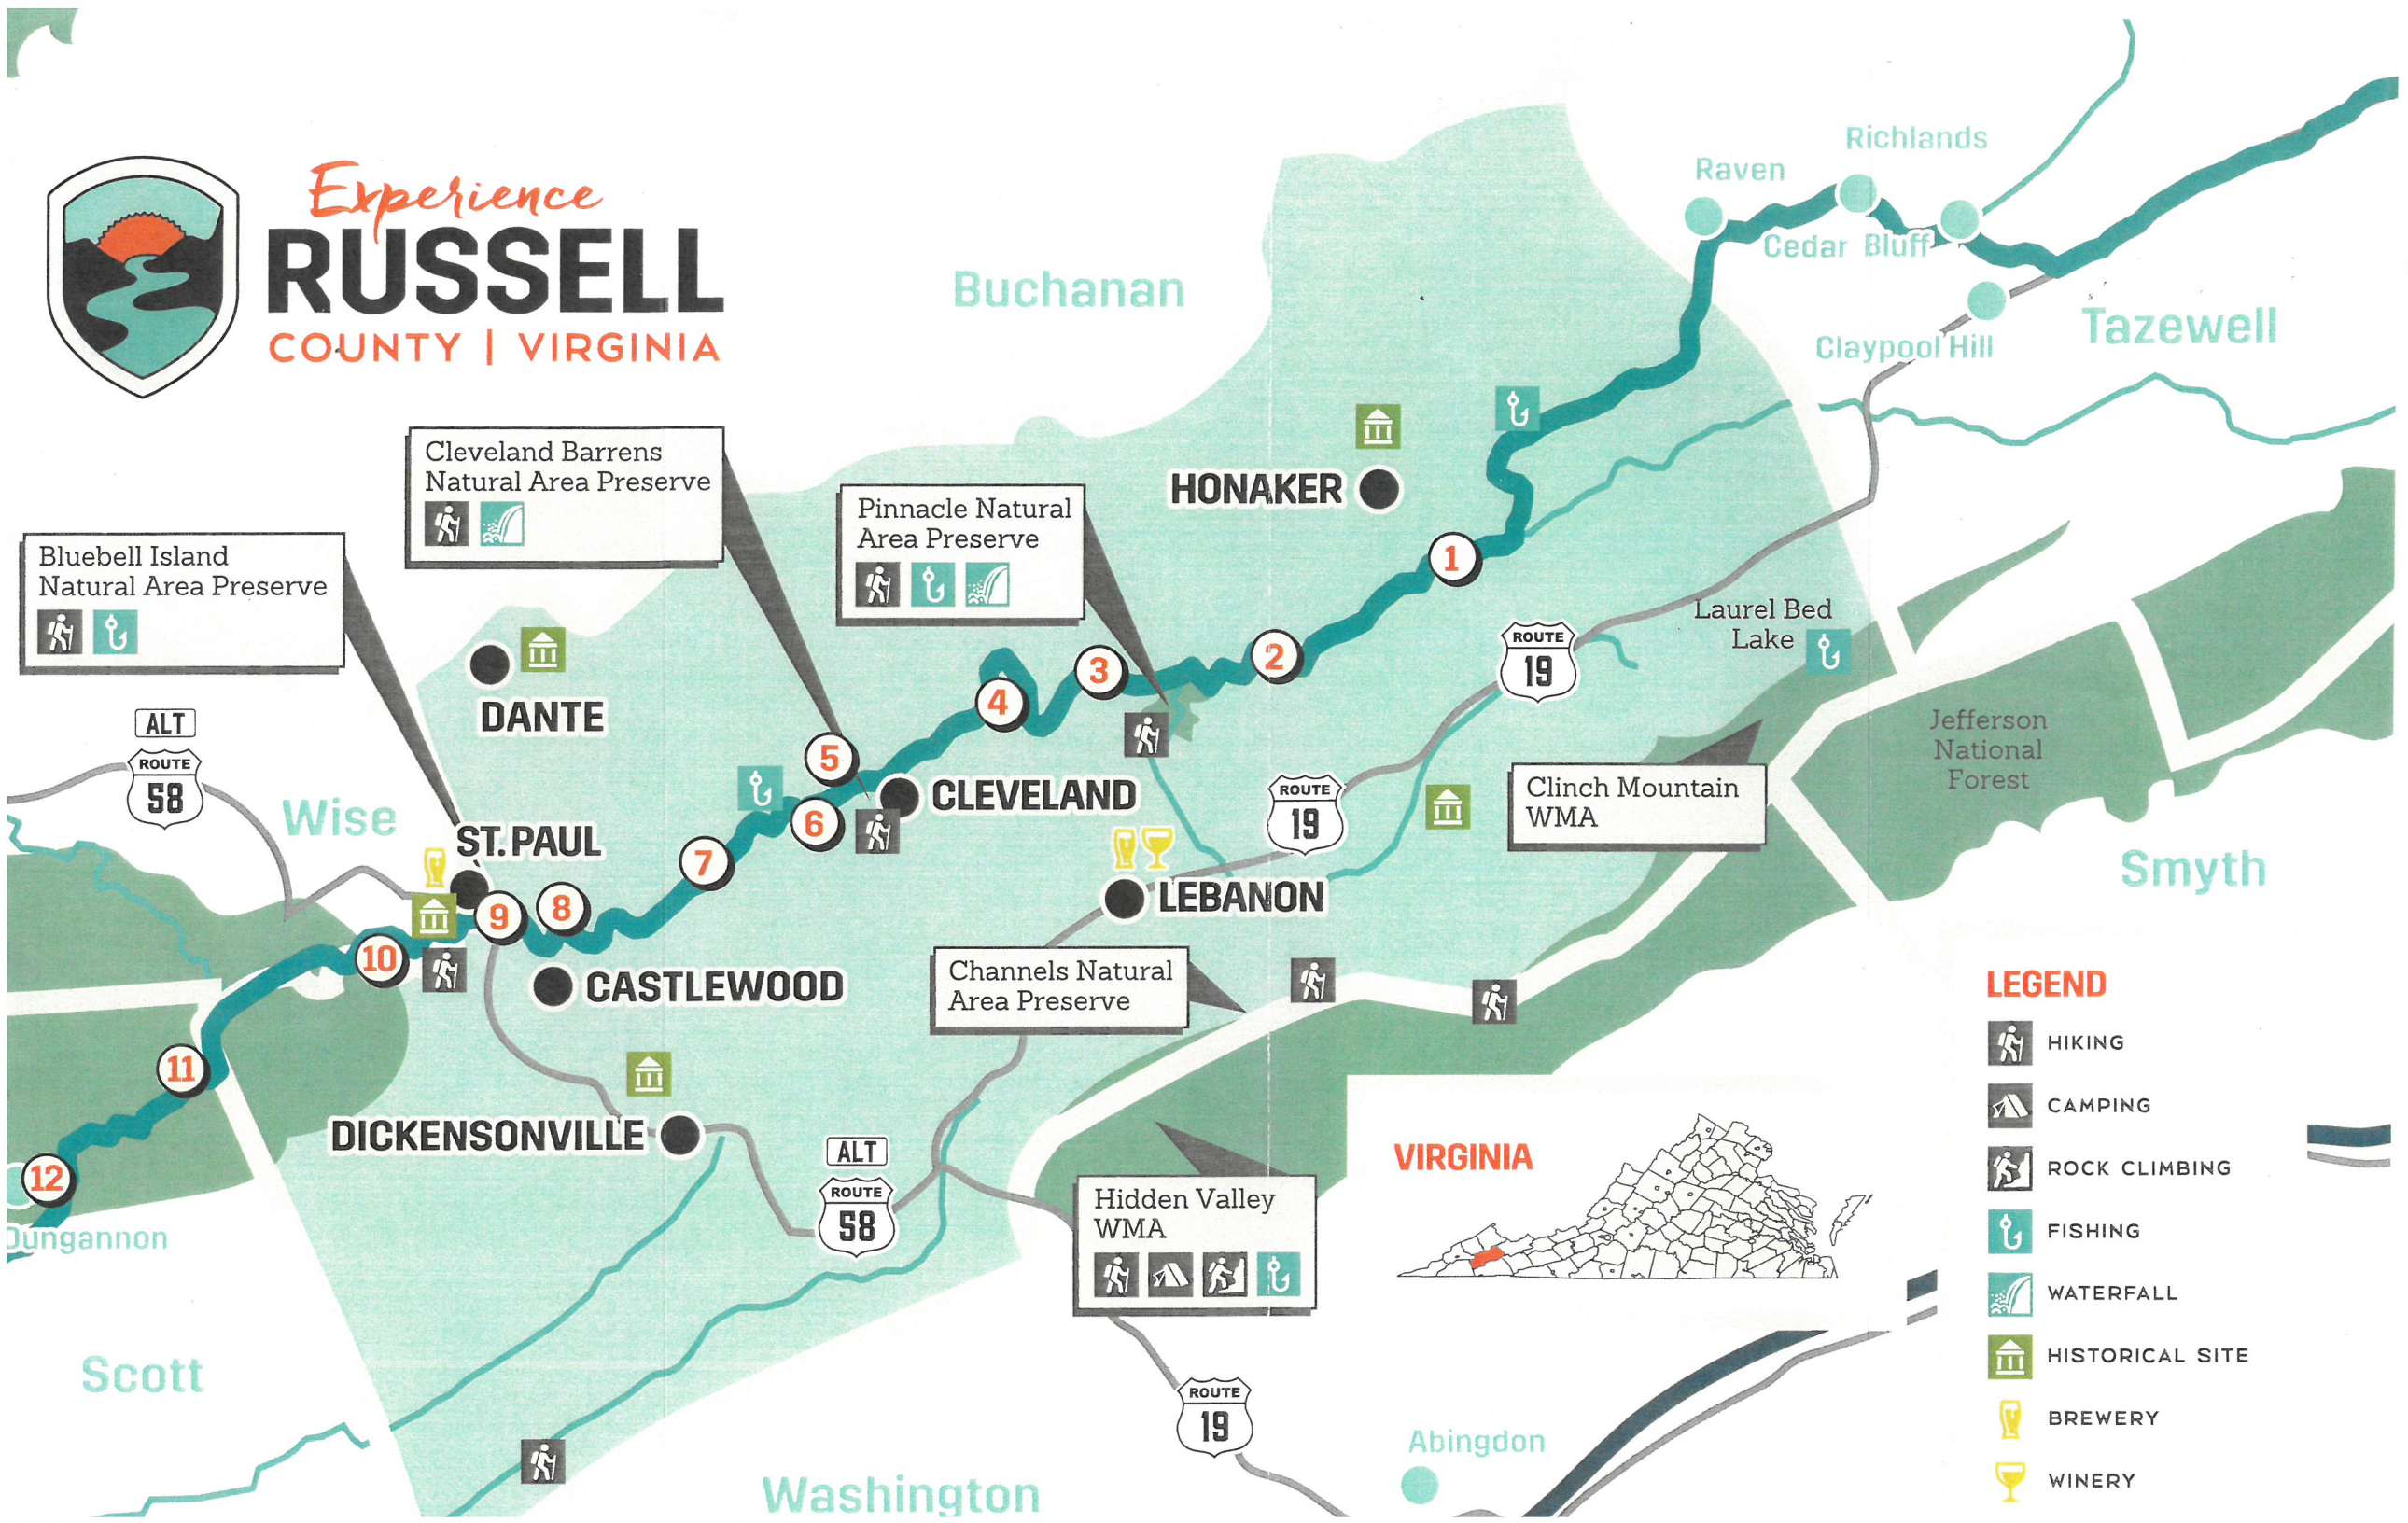

Experience
RUSSELL
COUNTY | VIRGINIA

Cleveland Barrens
Natural Area Preserve

Bluebell Island
Natural Area Preserve

Pinnacle Natural
Area Preserve

Clinch Mountain
WMA

Channels Natural
Area Preserve

Hidden Valley
WMA

LEGEND

- HIKING
- CAMPING
- ROCK CLIMBING
- FISHING
- WATERFALL
- HISTORICAL SITE
- BREWERY
- WINERY